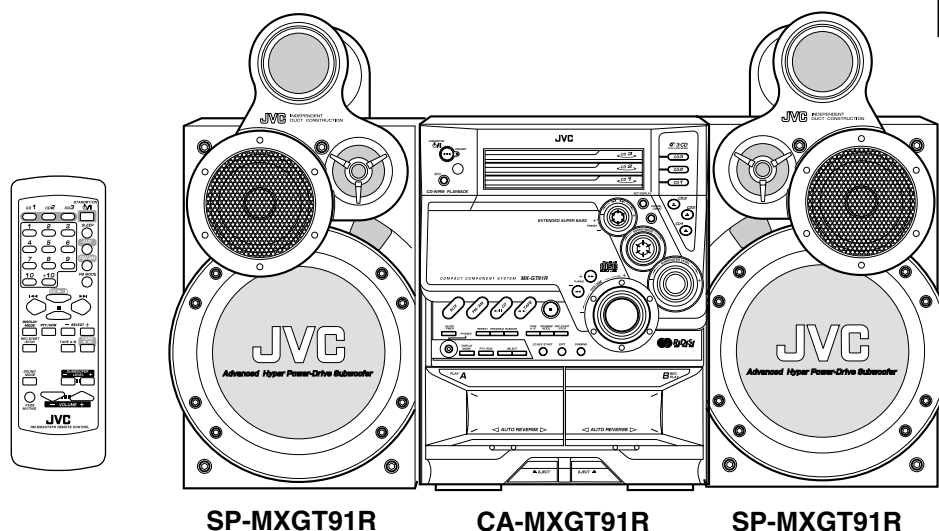

## COMPACT COMPONENT SYSTEM

# MX-GT91R

**Area Suffix**

EV ..... Eastern Europe

SP-MXGT91R

CA-MXGT91R

SP-MXGT91R

This model is MX-GT91R EV that is added to the preceding model, the MX-GT91R B/E/EN . Therefore the service manual for this model is consisting of Parts list only.